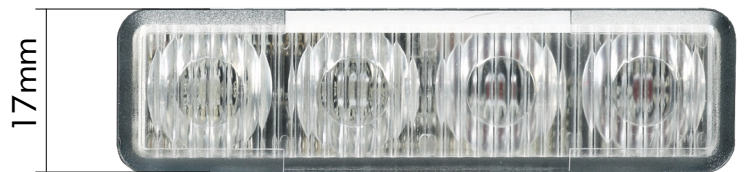

T4

LED LIGHTHEAD

ITEM:021601

1. No visible screws. Modern and beautiful look. Newest lens design.
2. Smaller in size. Modularized design. Applicable in all locations.
3. Brightness exceeds Class 1 standard.
4. Can be synced with other 911signal products
5. Lens made from PMMA, durable and UV-resistant. Housing made from ABS. Base made from aluminum alloy that is corrosion-resistant and can counter extreme weathers.
6. 6 inches long 4 core wire
7. Meets and exceeds SAE J595, ECE R65, ECE R10, CA Title 13

Code	Item	Color	Voltage	Max Power	LED	Flash Pattern	Lens	Certificate	Mount
T4	021601A	●	DC 10-33V	12W	3W 4Pcs	19	TIR	ECE R65 ECE R10 SAE J959 CA Title 13	Surface Mount (No visible screws) Bracket Mount (Optional)
	021601B	●							
	021601R	●							
	021601W	○							
	021601AW	● ○							
	021601BR	● ●							