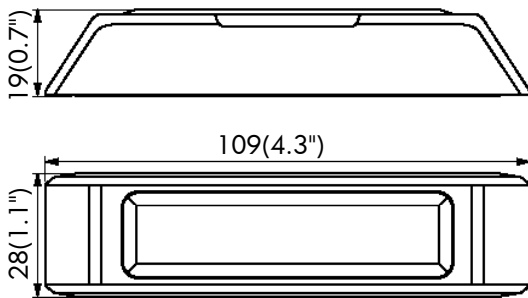

T4

LED LIGHTHEAD

ITEM:021601

1. No visible screws. Modern and beautiful look. Newest lens design.
2. Smaller in size. Modularized design. Applicable in all locations.
3. Brightness exceeds Class 1 standard.
4. Can be synced with other 911signal products
5. Lens made from PMMA, durable and UV-resistant. Housing made from ABS. Base made from aluminum alloy that is corrosion-resistant and can counter extreme weathers.
6. 6 inches long 4 core wire
7. Meets and exceeds SAE J595, ECE R65, ECE R10, CA Title 13

Code	Item	Color	Voltage	Max Power	LED	Flash Pattern	Lens	Certificate	Mount
T4	021601A	●	DC 10-33V	12W	3W 4Pcs	19	TIR	ECE R65 ECE R10 SAE J959 CA Title 13	Surface Mount (No visible screws) Bracket Mount (Optional)
	021601B	●							
	021601R	●							
	021601W	○							
	021601AW	● ○							
	021601BR	● ●							