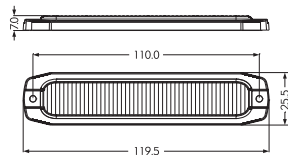

911 SIGNAL®

FIN6
LED Lighthead

WIRING

Single Color

DIMENSIONS

FLASH PATTERNS

Single & Split

1	Random (Default)	11	Single (All)
2	Single (Split)	12	Double (All)
3	Double (Split)	13	Quad (All)
4	Quad (Split)	14	Quint (All)
5	Quint (Split)	15	Ultra (All)
6	Ultra (Split)	16	Single-Quad (All)
7	Single-Quad (Split)	17	Single-H/L (All)
8	Single-H/L (Split)	18	Steady 2 (California)
9	ECE R65 Single (All)	19	Steady 4 (All)
10	ECE R65 Double (All)		

Dual & Triple Color

MOUNTING

Adhesive Mount

Bolt Mount

Dual & Trio

1	Steady 2 (Default)	7	Double (All)
2	Steady 4 (All)	8	Quad (All)
3	Random (All)	9	Quint (All)
4	ECE R65 single (All)	10	Ultra (All)
5	ECE R65 double (All)	11	Single-Quad (All)
6	Single (All)	12	Single-H/L (All)