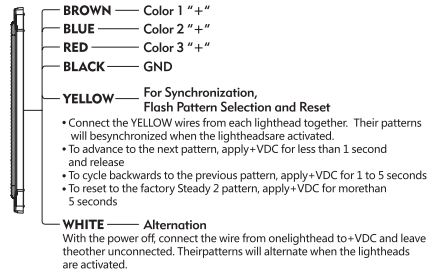

911 SIGNAL®

FIN6
LED Lighthead

WIRING

Single Color

DIMENSIONS

FLASH PATTERNS

Single & Split

1	Random (Default)	11	Single (All)
2	Single (Split)	12	Double (All)
3	Double (Split)	13	Quad (All)
4	Quad (Split)	14	Quint (All)
5	Quint (Split)	15	Ultra (All)
6	Ultra (Split)	16	Single-Quad (All)
7	Single-Quad (Split)	17	Single-H/L (All)
8	Single-H/L (Split)	18	Steady 2 (California)
9	ECE R65 Single (All)	19	Steady 4 (All)
10	ECE R65 Double (All)		

Dual & Triple Color

MOUNTING

Adhesive Mount

Bolt Mount

Dual & Trio

1	Steady 2 (Default)	7	Double (All)
2	Steady 4 (All)	8	Quad (All)
3	Random (All)	9	Quint (All)
4	ECE R65 single (All)	10	Ultra (All)
5	ECE R65 double (All)	11	Single-Quad (All)
6	Single (All)	12	Single-H/L (All)

COLOR SHEET OF WIRE AND LED

Dual

LED Combinations	WIRE	BROWN	RED
Opt. 1		White	Red
Opt. 2		White	Blue
Opt. 3		White	Amber
Opt. 4		Blue	Red
Opt. 5		Blue	Amber
Opt. 6		Red	Amber

Trio

LED Combinations	WIRE	BROWN	BLUE	RED
Opt. 1		White	Blue	Red
Opt. 2		White	Blue	Amber
Opt. 3		White	Red	Amber
Opt. 4		Blue	Red	Amber