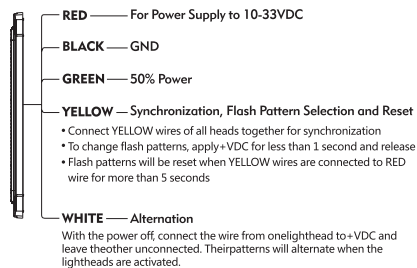

911 SIGNAL®

FIN6
LED Lighthead

WIRING

Single Color

DIMENSIONS

FLASH PATTERNS

Single & Split

1	Random (Default)	11	Single (All)
2	Single (Split)	12	Double (All)
3	Double (Split)	13	Quad (All)
4	Quad (Split)	14	Quint (All)
5	Quint (Split)	15	Ultra (All)
6	Ultra (Split)	16	Single-Quad (All)
7	Single-Quad (Split)	17	Single-H/L (All)
8	Single-H/L (Split)	18	Steady 2 (California)
9	ECE R65 Single (All)	19	Steady 4 (All)
10	ECE R65 Double (All)		

Dual & Triple Color

MOUNTING

Adhesive Mount

Bolt Mount

Dual & Trio

1	Steady 2 (Default)	7	Double (All)
2	Steady 4 (All)	8	Quad (All)
3	Random (All)	9	Quint (All)
4	ECE R65 single (All)	10	Ultra (All)
5	ECE R65 double (All)	11	Single-Quad (All)
6	Single (All)	12	Single-H/L (All)

COLOR SHEET OF WIRE AND LED

Dual

LED Combinations	WIRE	BROWN	RED
Opt. 1		White	Red
Opt. 2		White	Blue
Opt. 3		White	Amber
Opt. 4		Blue	Red
Opt. 5		Blue	Amber
Opt. 6		Red	Amber

Trio

LED Combinations	WIRE	BROWN	BLUE	RED
Opt. 1		White	Blue	Red
Opt. 2		White	Blue	Amber
Opt. 3		White	Red	Amber
Opt. 4		Blue	Red	Amber